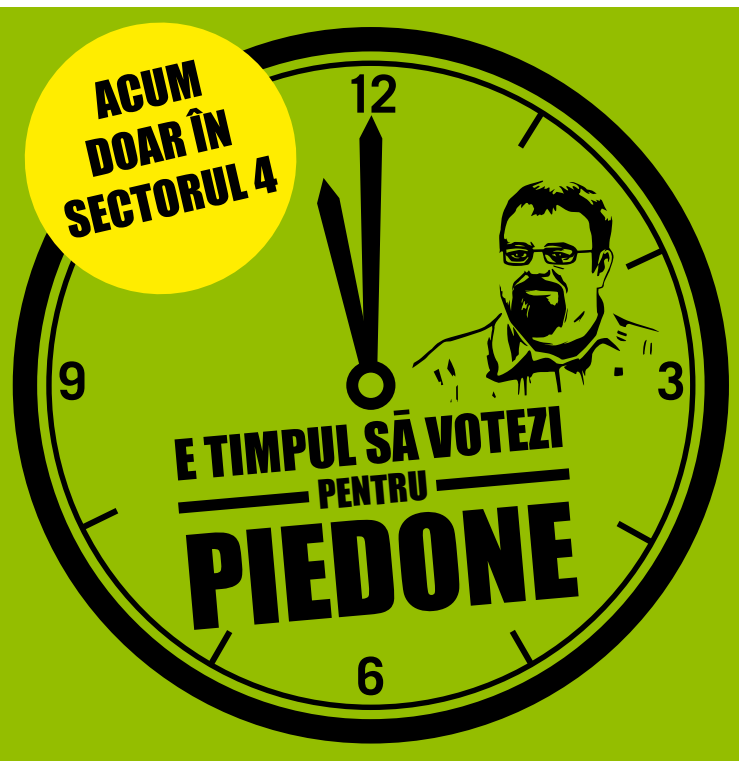

**ACUM
DOAR ÎN
SECTORUL 4**

**E TIMPUL SĂ VOTEZI
PENTRU
PIEDONE**

**ACUM
DOAR ÎN
SECTORUL 4**

**E TIMPUL SĂ VOTEZI
PENTRU
PIEDONE**

ACUM DOAR ÎN SECTORUL 4

**E TIMPUL SĂ VOTEZI
PENTRU
PIEDONE**

The image features a large, stylized clock face on a dark green background. The clock has a black border and white tick marks. The numbers 12, 3, 6, and 9 are visible. The hands of the clock are black, with the hour hand pointing to 12 and the minute hand pointing to 11. In the center of the clock, there is a black and white portrait of a man with glasses and a mustache, wearing a suit and tie. Below the portrait, the text "E TIMPUL SĂ VOTEZI" is written in a bold, sans-serif font. Below that, the word "PENTRU" is written in a smaller font, flanked by two horizontal lines. At the bottom, the name "PIEDONE" is written in a very large, bold, sans-serif font. A yellow diagonal banner in the top left corner contains the text "ACUM DOAR ÎN SECTORUL 4".